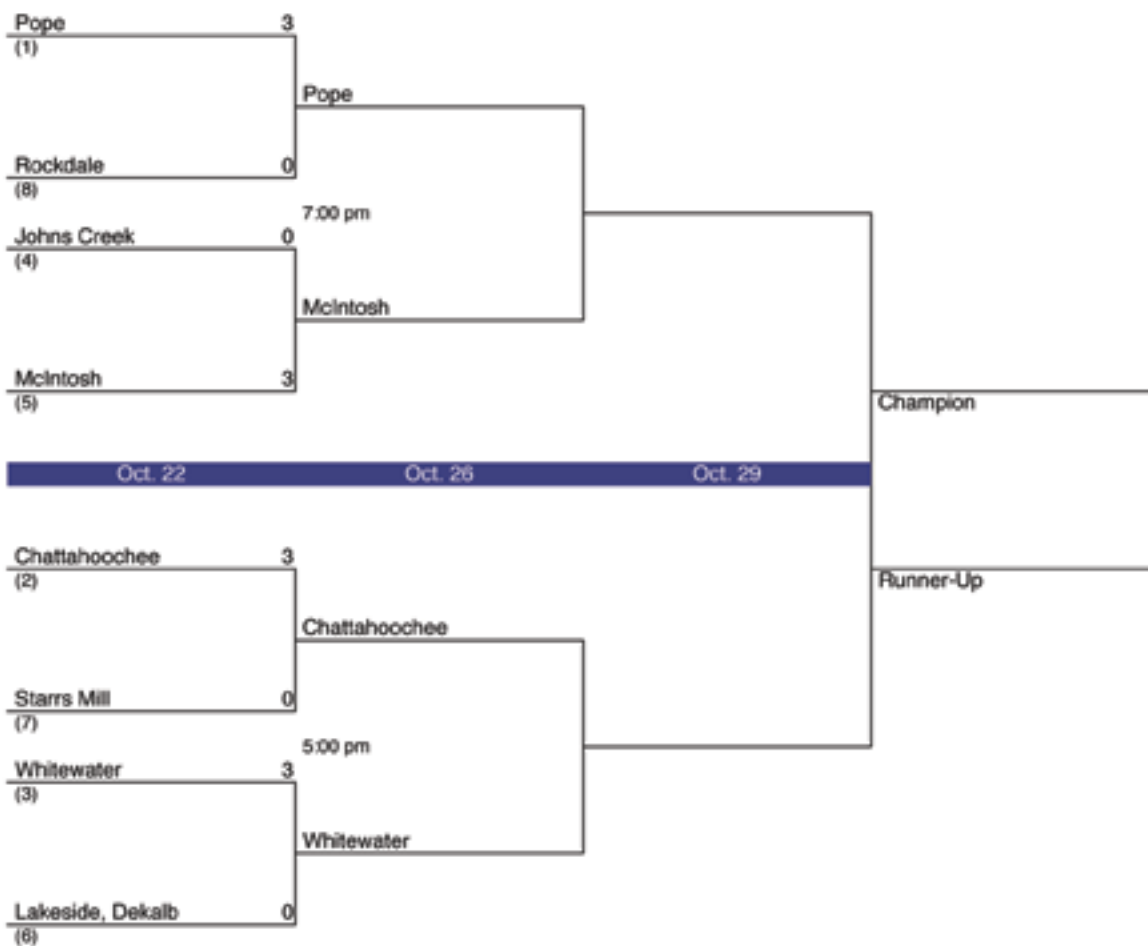

### 2011-2012 GHSA Class AAAA State Volleyball Championship

Semifinals - Mt. Zion (Jonesboro) HS  
Finals - Marietta HS

In the Quarterfinal round, the higher-seeded team will host.  
In every classification, the #1 seed will play the 7:00 match. The other match will begin at 5:00.