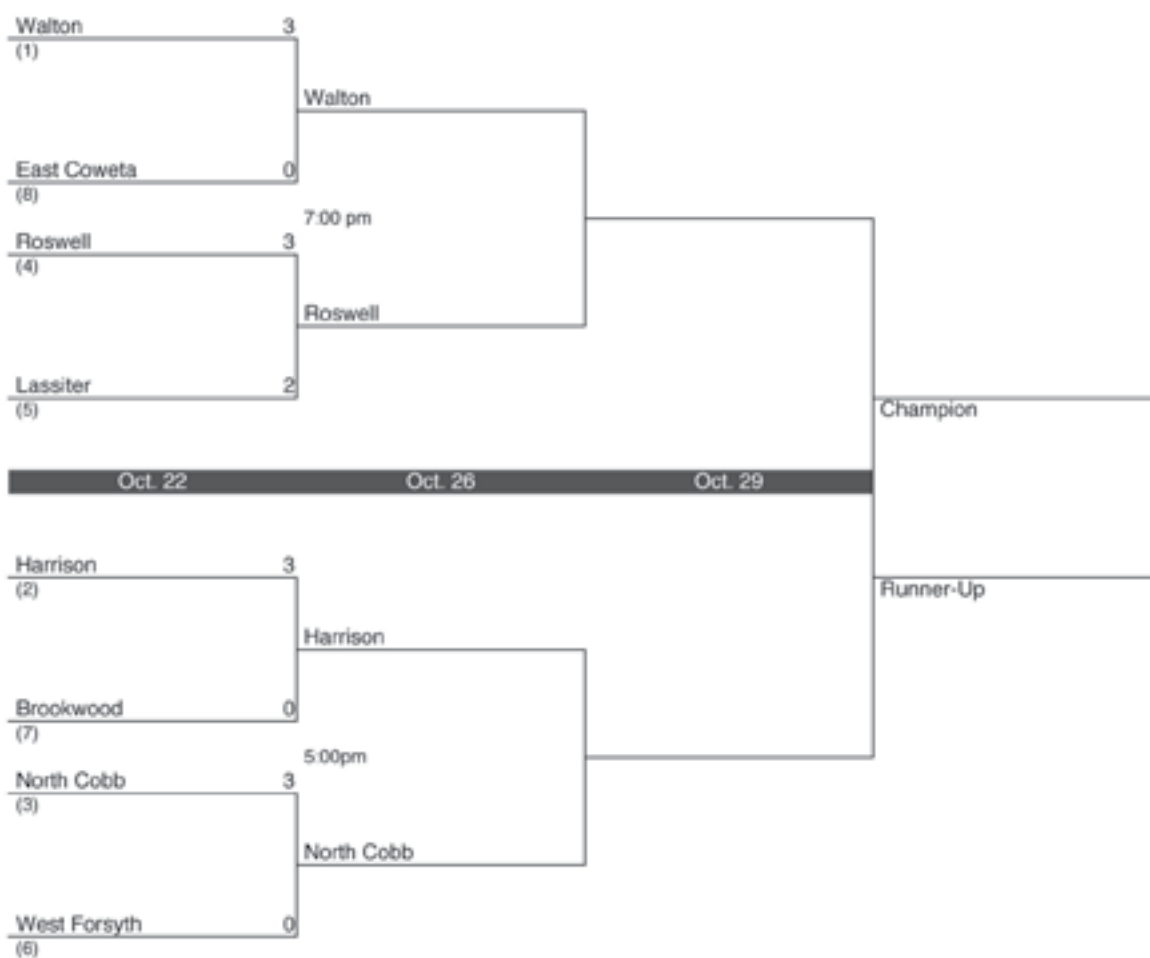

### 2011-2012 GHSA Class AAAAAA State Volleyball Championship

Semifinals - Parkview HS  
Finals - Marietta HS

In the Quarterfinal round, the higher-seeded team will host.  
In every classification, the #1 seed will play the 7:00 match. The other match will begin at 5:00.