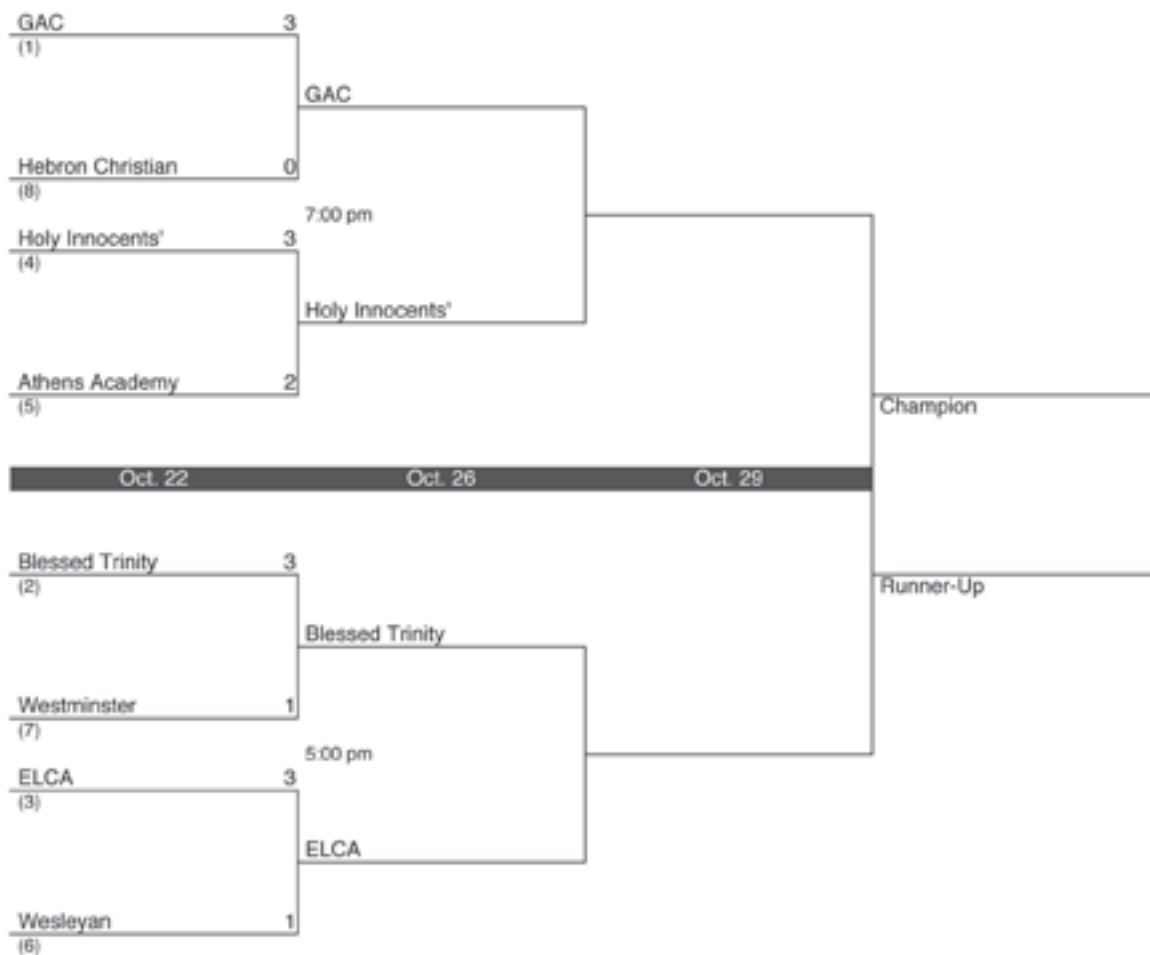

### 2011-2012 GHSA Class A-AA State Volleyball Championship

Semifinals - Athens Academy  
Finals - Marietta HS

In the Quarterfinal round, the higher-seeded team will host.  
In every classification, the #1 seed will play the 7:00 match. The other match will begin at 5:00.