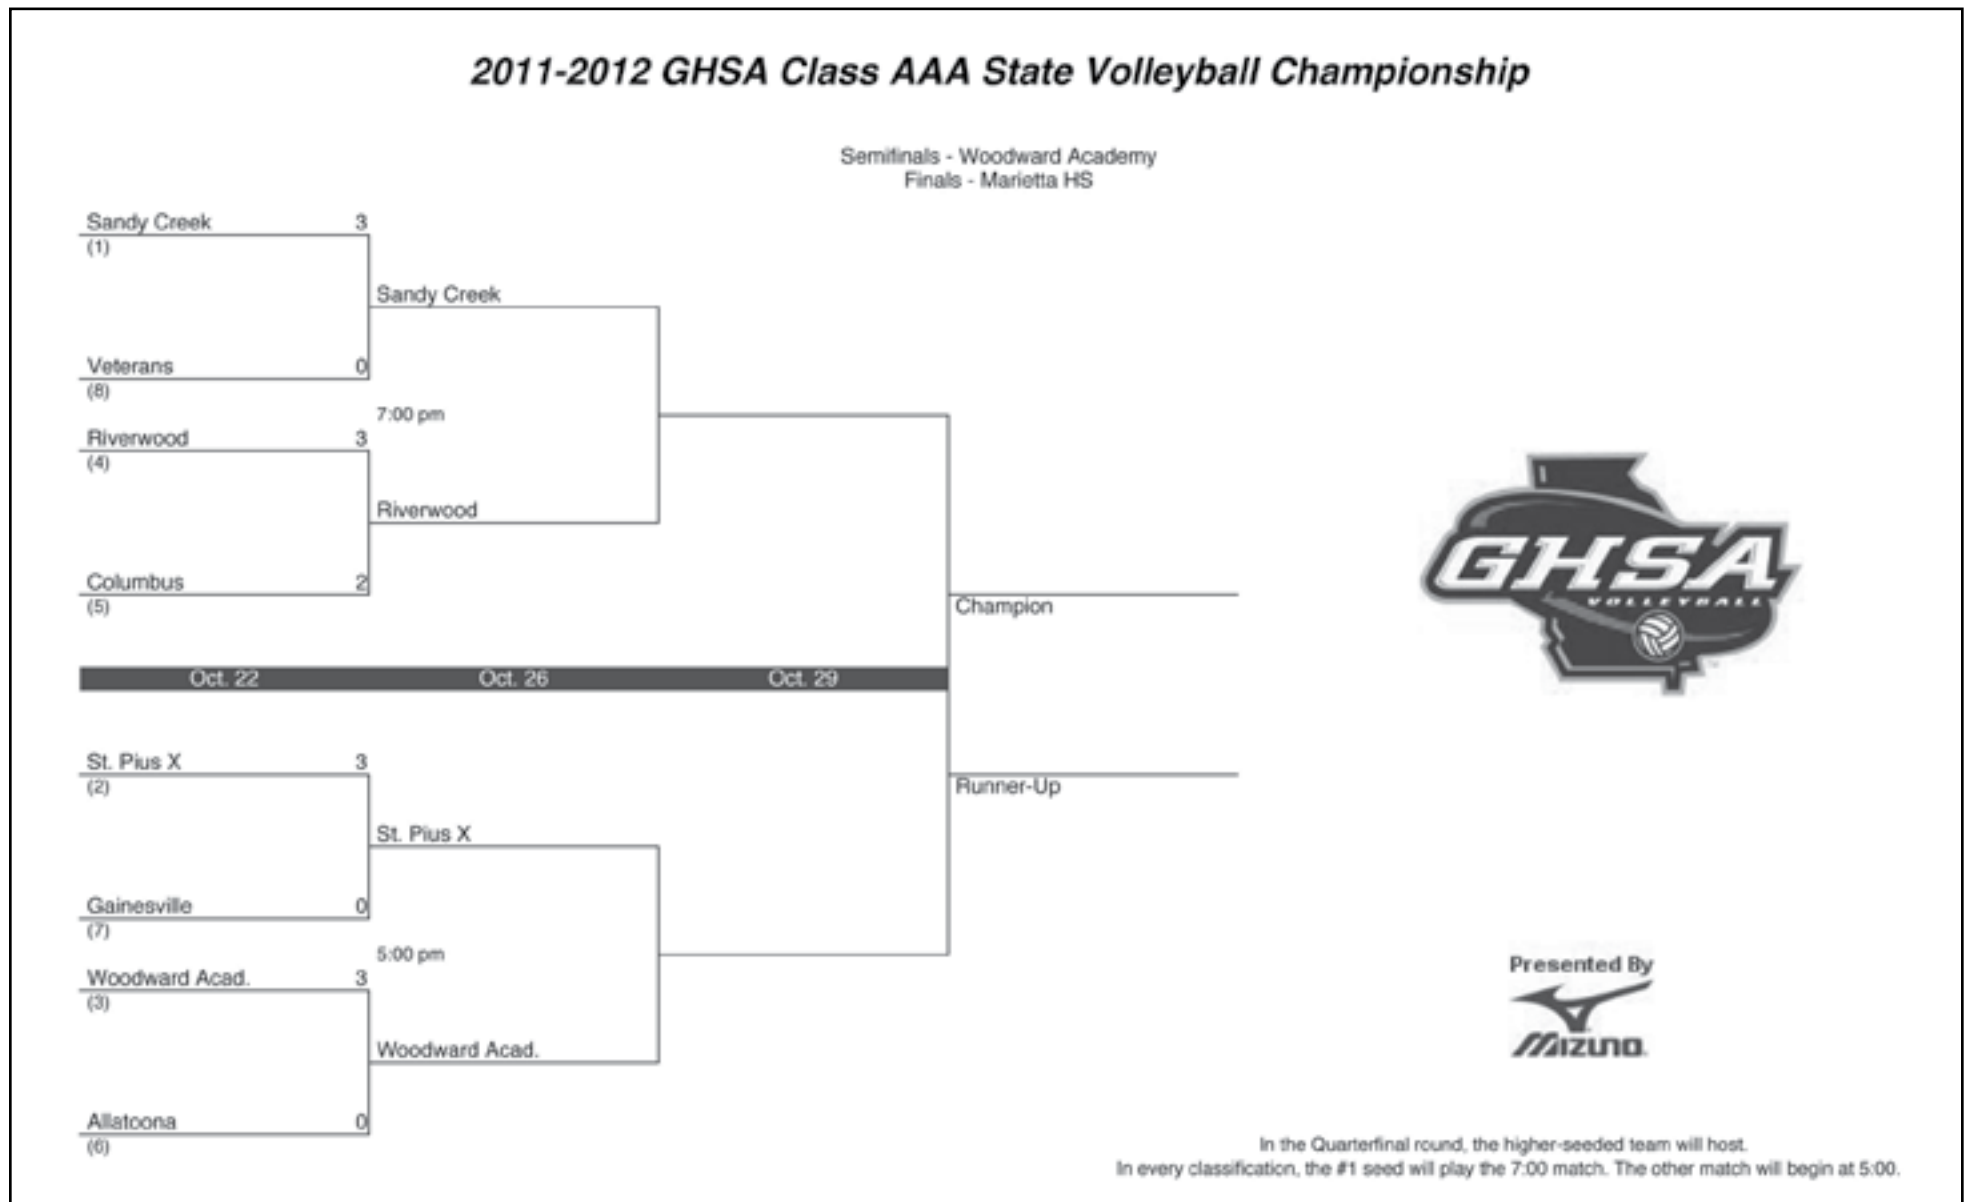

St. Pius X				Woodward Academy				Sandy Creek				Riverwood			
Head Coach: John Frederick				Head Coach: Tad Sahara				Head Coach: Paul Collins				Head Coach: Don Macoy			
No.	Name	Gr.	Pos.	No.	Name	Gr.	Pos.	No.	Name	Gr.	Pos.	No.	Name	Gr.	Pos.
1	Kallan Arvidson	11	MH / RS	1	Sydney Morton	10	S	1	Kalah Jones	12	OH	2	Marguerite Bernard	11	DS
2	Erin Villella	11	OH / MH	2	Lindsay Rohrer	11	DS	2	Akeila Lain	12	MH/B	4	Amanda Bassett	11	MH/B
3	Ashley Jones	11	Injured	3	Emily Grant	12	DS	3	Maria Cadenhead	11	DS	6	Ariel Shonk	12	L
4	Alex Bidgood	12	MH (Capt)	4	Alex Christopher	12	S	4	Maya Hendricks	11	MH/B	7	Jamie Heidt	11	MH/B
5	Kelli Terracino	12	RS	5	Anna Noeltner	11	DS/S	5	Alisha Erves	11	RH	8	Sydni Etheredge	12	MH/B
6	Amanda Stitt	11	S	6	Lexie Norfleet	11	MB	6	Gemma Papasodero	10	S	10	Peyton Fenner	12	
7	Catherine Evelyn	12	OH / DS	7	Maddy Gordon	12	DS	7	Sydney Wilson	10	MH/B	11	Jackie Neill	12	S
8	Grace McGoldrick	12	S	8	Katie Goldstein	11	MB/RH	8	Brea Sherman	12	S	14	Virginia Boyd	12	S
9	Bianca Borough	11	DS	9	Courtney Turner	12	OH	9	Allie Davenport	11	OH	16	Olivia Paul	12	S
10	Leah Hardeman	10	OH	10	Anna Raines	12	RH/MB	10	Tori Sellers	11	RH	17	Lindsey Harris	12	DS
11	Ella Anastasiades	12	L (Capt)	11	Sydney Cooper	11	MB	11	Brooke Ingram	11	DS	21	Tyler Ockleberry	11	
13	Kathryn Maloof	9	MB	12	Elizabeth Dickerson	11	OH	12	Brandi Beasley	11	MH/B				
14	Jessie Place	12	OH / DS	13	Amanda Barag	10	RH/MB	13	Kayla Weller	12	S				
15	Frances Harrison	11	DS	14	Rachel Ware	10	OH/MB	14	Annie FitzGerald	10	DS				
16	Emily Morrison	11	OH	17	Elizabeth Muse	10	OH	16	Tamara Dorsey	10	OH