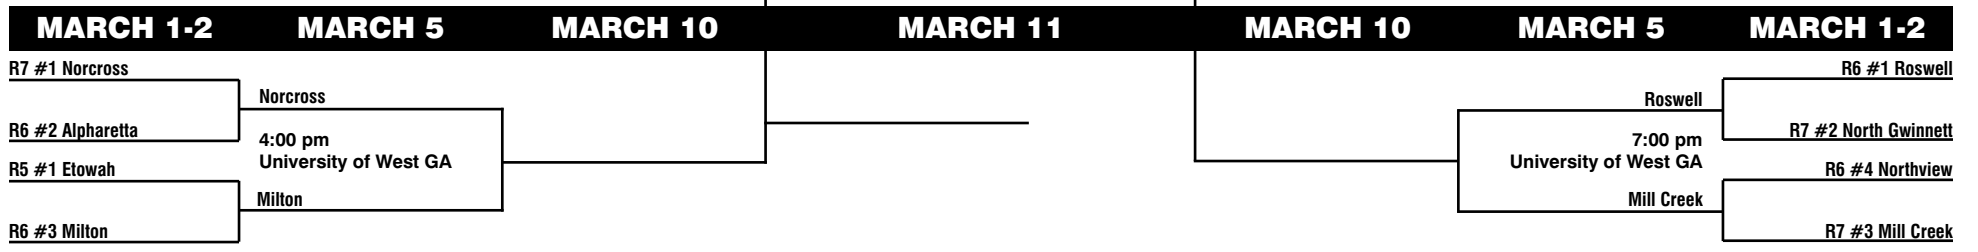

GIRLS AAAAA