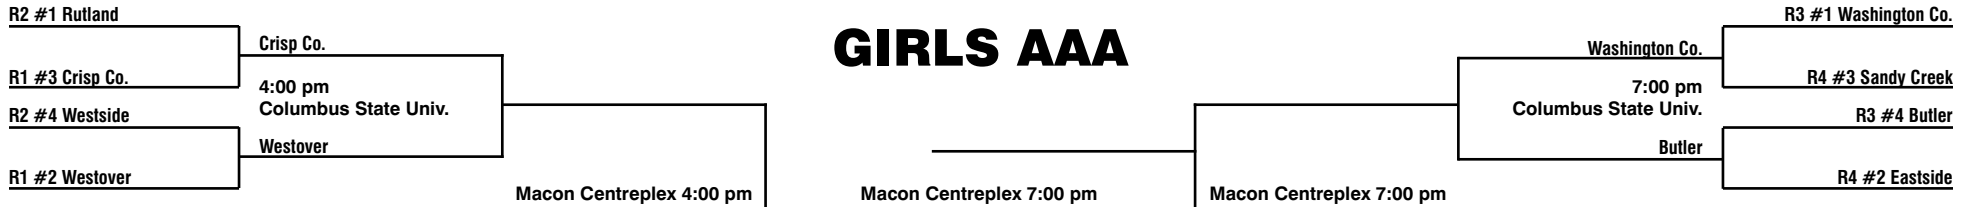

GIRLS AAAAA

GIRLS AAA

GIRLS AAA

GIRLS AA