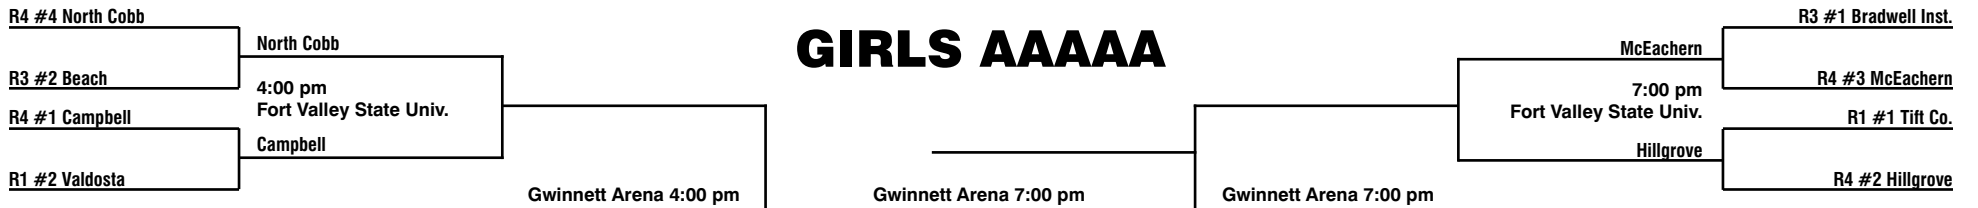

GIRLS AAAAA