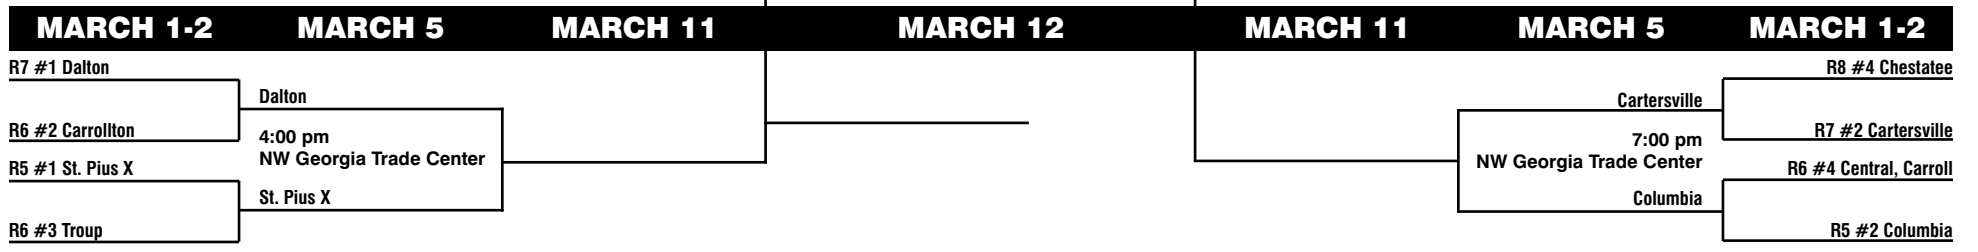

GIRLS AAAAA

GIRLS AAA

GIRLS AAA

GIRLS AA