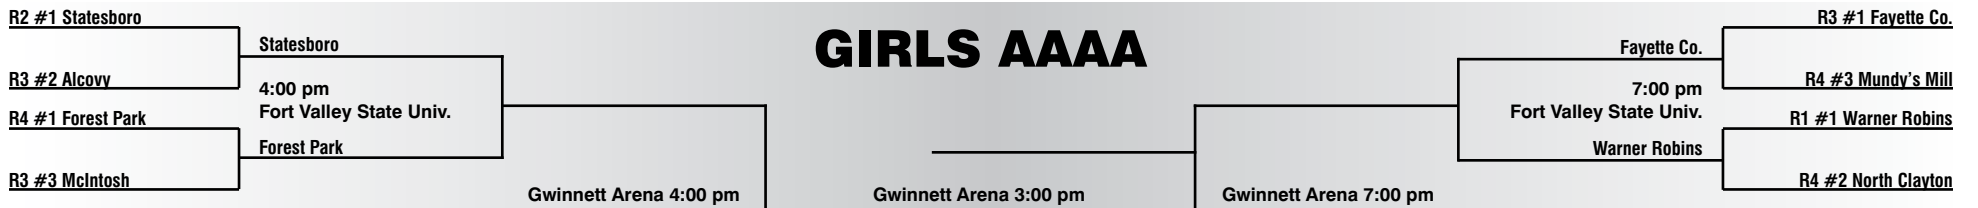

GIRLS AAAAA

GIRLS AAA

GIRLS AAA

GIRLS AA