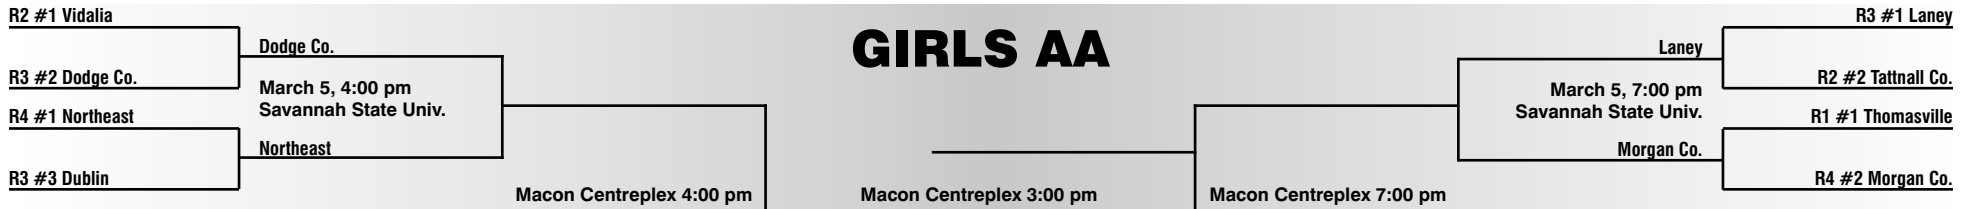

GIRLS AAAAA

GIRLS AAA

GIRLS AAA

GIRLS AA

BOYS A

R2 #1 Wilcox Co.	Wilcox Co.						R3 #1 Calvary Day
R1 #3 Pelham	March 4, 5:30 pm Columbus State Univ.					March 4, 8:30 pm Columbus State Univ.	R2 #2 Turner Co.
R4 #1 Greenville	Greenville					Terrell Co.	R1 #1 Terrell Co.
R1 #2 Randolph-Clay		Macon Centreplex 5:30 pm	Macon Centreplex 12:45 pm	Macon Centreplex 8:30 pm			R2 #3 Lanier Co.